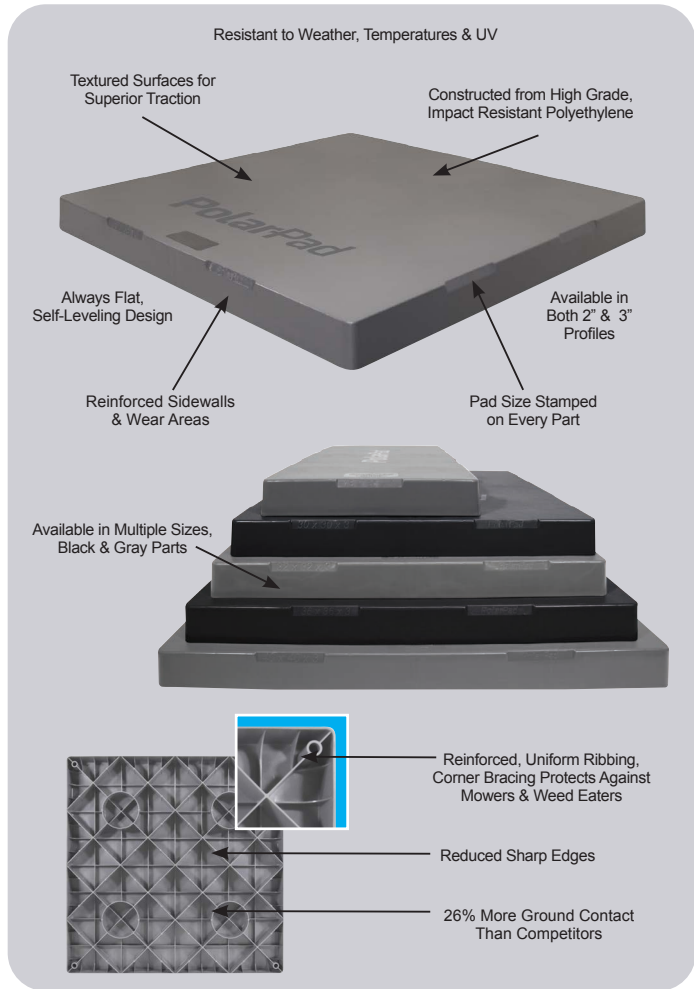

Start Strong with PolarPad

The PolarPad Difference			
Superior Strength	✓	Self-Leveling	✓
Lightweight	✓	Resists Cracking	✓
UV Resistance	✓	Virgin Material	✓
Superior in Cold Weather	✓	Made with Polyethylene	✓
Superior Impact Resistance	✓	Always a Flat Part	✓
Reinforced Sidewalls	✓	Consistent Availability, Lead Times	✓
Superior Lifespan	✓	Consistent Coloring	✓

MARS NO.	MODEL	SIZE: W x L x H (IN)	COLOR	PALLET QUANTITY
94760	POLAR2424-2	24 x 24 x 2	Gray	64
94765	POLAR3030-2	30 x 30 x 2	Gray	23
94762	POLAR3232-2	32 x 32 x 2	Gray	23
94773	POLAR3636-2	36 x 36 x 2	Gray	23
94740	POLAR1838-3	18 x 38 x 3	Gray	32
94777	POLAR2424-3	24 x 24 x 3	Gray	64
94778	POLAR2436-3	24 x 36 x 3	Gray	32
94729	POLAR2448-3	24 x 48 x 3	Gray	32
94784	POLAR3030-3	30 x 30 x 3	Gray	16
94764	POLAR3040-3	30 x 40 x 3	Gray	16
94787	POLAR3232-3	32 x 32 x 3	Gray	16
94792	POLAR3636-3	36 x 36 x 3	Gray	16
94794	POLAR3648-3	36 x 48 x 3	Gray	16
94793	POLAR3654-3	36 x 54 x 3	Gray	16
94791	POLAR3842-3	38 x 42 x 3	Gray	16
94795	POLAR4040-3	40 x 40 x 3	Gray	16
94796*	POLAR4548-3	45 x 58 x 3	Gray	16
94798*	POLAR4848-3	48 x 48 x 3	Gray	16
94756*	POLAR5252-3	52 x 52 x 3	Gray	16

* These models will be available Q1 2025

MARS NO.	MODEL	SIZE: W x L x H (IN)	COLOR	PALLET QUANTITY
94860	POLAR2424-2	24 x 24 x 2	Black	64
94865	POLAR3030-2	30 x 30 x 2	Black	23
94862	POLAR3232-2	32 x 32 x 2	Black	23
94873	POLAR3636-2	36 x 36 x 2	Black	23
94840	POLAR1838-3	18 x 38 x 3	Black	32
94877	POLAR2424-3	24 x 24 x 3	Black	64
94878	POLAR2436-3	24 x 36 x 3	Black	32
94829	POLAR2448-3	24 x 48 x 3	Black	32
94884	POLAR3030-3	30 x 30 x 3	Black	16
94864	POLAR3040-3	30 x 40 x 3	Black	16
94887	POLAR3232-3	32 x 32 x 3	Black	16
94892	POLAR3636-3	36 x 36 x 3	Black	16
94894	POLAR3648-3	36 x 48 x 3	Black	16
94893	POLAR3654-3	36 x 54 x 3	Black	16
94891	POLAR3842-3	38 x 42 x 3	Black	16
94895	POLAR4040-3	40 x 40 x 3	Black	16
94896*	POLAR4548-3	45 x 58 x 3	Black	16
94898*	POLAR4848-3	48 x 48 x 3	Black	16
94856*	POLAR5252-3	52 x 52 x 3	Black	16

WARNING:
Cancer and Reproductive Harm
www.P65Warnings.ca.gov

Toll Free (800) 445-4155 • Fax (631) 348-7160
www.marsdelivers.com